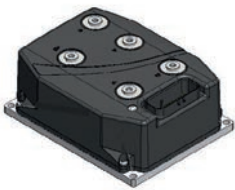

2022 v2

OPTIONS & PARTS

Movexx

T3500-Platform

Standard parts

AC Motor 1700W / 140rpm
with brake
Item number M3835

Curtis drive controller
DC 24V
Item number M3932

Battery Lithium (LiFePO4)
25,6V / 120Ah
Item number M2911

Switch tiller head
excl. buttons
**Item number
M0121-FLIPPER**

Feather/shaft Throttle
Item number M0121-4

Switch FAST/SLOW
tiller head green
**Item number
M0121-SPEED-GROEN**

Most common spareparts

Spring system
2 springs / heavy
Item number 336261