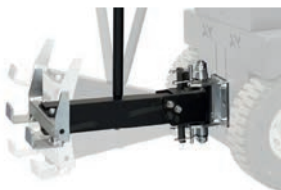

Base part hook 90°
(manual control)
Item number 336314