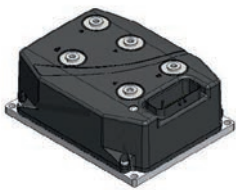

2022 v2

OPTIONS & PARTS

Movexx

T3500-Platform

Standard parts

AC Motor 1700W / 140rpm
with brake
Item number M3835

Curtis drive controller
DC 24V
Item number M3932

Battery Lithium (LiFePO4)
25,6V / 120Ah
Item number M2911

Charger (internal)
Lithium battery 25,6V/20A
+ external indicator
Item number M3650

LCD battery indicator
(build-in)
Item number M3928

Standard parts

Drive wheels, full rubber
non-marking
Gray Ø 300 x 90 mm
2x Item number M3836

Steering wheel, full rubber
non-marking
Gray Ø 300 x 90 mm
Item number M3950

Horn 103dB
Item number OPT0059

Ignition key (equal)
Item number 335855

Emergency stop
Item number 333779

Standard parts

Diagnostic connector
Item number 335452