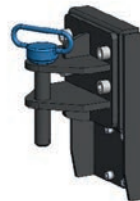

Set 1 (0 - 60mm)
Item number 335968

Set 2 (40 - 100mm)
Item number 335975

Electric height adjustment,
Stroke 100 mm,
Actuator 900 N
Item number OPT0506

Electric locking module
for hook
Item number 338416

Adapters

Adapter for height adjustment hook
Item number OPT0472

Pen for drawbar Ø35
Item number H0144

Pen for drawbar Ø20
Item number H0161

Pen for drawbar Ø25
Item number H0166

Trailer coupling, pen Ø25
Item number H0062

Adapters

Hitch ball Ø 50mm (incl. adapter)
Item number H0068

Trailer coupling, pen Ø32
Item number H0146

Trailer coupling, pen Ø25
Item number H0149

Adapter rockinger coupling
Item number OPT0447

Batteries & Chargers