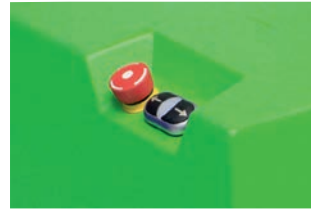

Options

Front control
Item number 336839