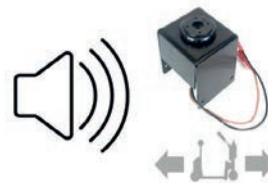

Horn 90dB
Item number OPT0057

Horn 103dB
Item number 337231

Diagnostic connector
Item number 335452

Options

Hour tracker
Item number 335394

Remote set (with
flippers switch off)
4 channel, 2,4 GHz
Item number 337244

Audio signal + Horn 90 dB
(while driving)
Item number 335409

Strobe light
(only while driving)
Item no. 335398

Strobe light on pole
(only while driving)
Item no. 336868

Options

Antistatic strip
Item number OPT0058