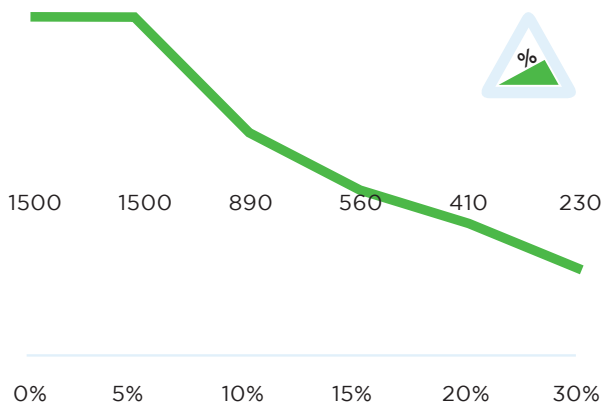

Pulling power T1500-CLEAN ROOM (in kg)

*Measured with a trolley with 2 swivelwheels and 2 fixed castors. Wheel diameter: 160mm