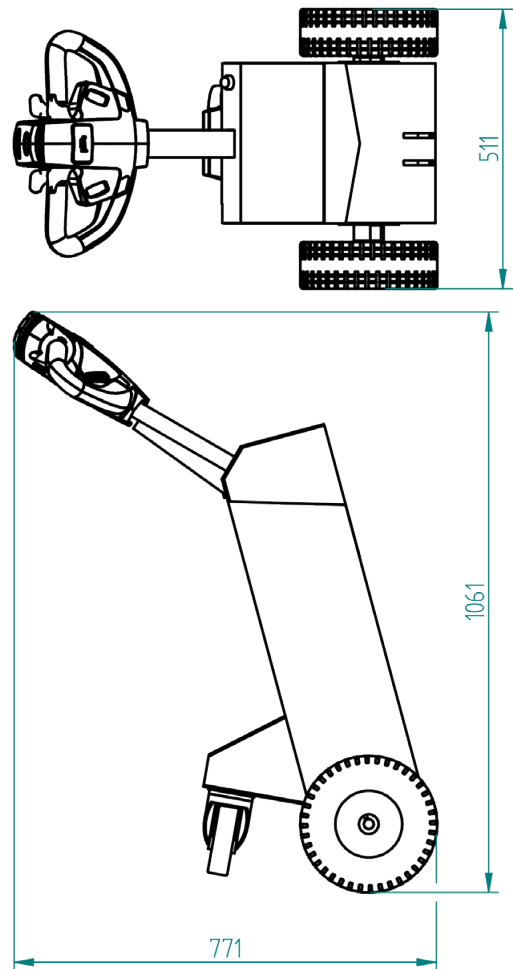

## Specifications T1500-CLEAN ROOM

<b>Frame</b>	Stainless steel, glass pearl blasted
<b>Drive</b>	24V DC, 600W, 100 rpm
<b>Weight</b>	105 kg
<b>Weight trailer</b>	1500 kg
<b>Battery</b>	Built in
<b>Speed</b>	Max. 4,7 km/h
<b>Drive wheels</b>	Non marking full rubber ø250x80 mm
<b>Width</b>	511mm
<b>Length</b>	771mm
<b>Adze height</b>	1061mm
<b>Folded</b>	N/A
<b>Noise level</b>	68,5 dB
<b>To use from</b>	-40 °C / 70 °C
<b>Protection class</b>	Machine IP44

## Pulling power T1500-CLEAN ROOM (in kg)

\*Measured with a trolley with 2 swivelwheels and 2 fixed castors. Wheel diameter: 160mm