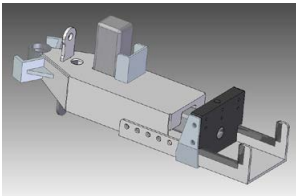

Clamping Hook Stainless steel

Article number:
H0096