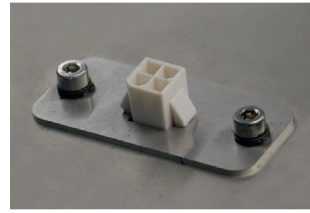

Options

Diagnostic connector
Item number 335154