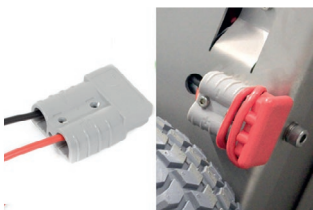

Extra plug to recharge
the battery
*for on-machine battery
charging*
Item number OPT0001