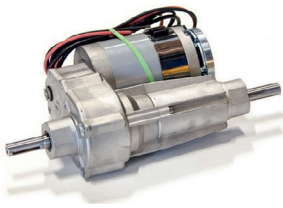

2022 v2

OPTIONS & PARTS

Movexx

T1000-Platform Inox

Standard parts

Motor 420W / 140rpm
with brake
Item number M1034

Italsea drive controller
in 24V / 36 bat,
in 35A / I_{max} 90A
Item number M1124

Battery Lithium green
(LiFePO₄) 25,6V / 36Ah
Item number OPT0106

Charger (external) for
Lithium battery, 25,6V / 10A
Item number OPT0013

LED battery indicator
Item number M0123

Standard parts

Set wheels, Cleanroom
full rubber, non-marking
Gray 3x Ø 250 x 80 mm
Item no. 333664 + M0594

Spring system
2 springs / heavy
Item number 336261

Most common spareparts

Locking pin
M16 x 1,5 mm
Item number M0001

Italsea drive controller
in 24V / 36 bat,
in 35A / I_{max} 90A
Item number M1124-SP

Carbon brushes (set of 4)
for Motor 420W - 750W
Item number M1037

Most common spareparts

Castor wheel
Ø 80 mm
Item number M0355

applications

moveXX
driven by brain power

Generatorstraat 17-19
3903 LH Veenendaal
The Netherlands

T +31 (0)318 519900
E info@movexx.com
W www.movexx.com