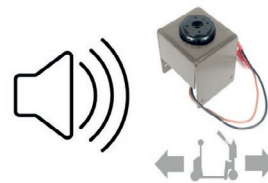

Audio signal + Horn 90 dB
(while driving)
Item number 340755