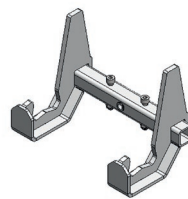

Options

Blue safety spot
Item number 335509

Antistatic strip
Item number OPT0058

Code lock
Item number OPT0068

Set wheels, full rubber,
non-marking
Gray 3x Ø 250 x 80 mm
(incl. mounting materials)
Item number 335858

Programmer for Italsea
Item number D0003

Adapters

Base part hook 90°, INOX
Item number 337940

Hook for 20 mm profile
Item number 340248

Hook for 30 mm profile
Item number 340253

Hook for 40 mm profile
Item number 340257

Hook for 50 mm profile
Item number 340261

Adapters

Hook for 60 mm profile
Item number 340265

Electric height adjustment,
INOX
Item nr OPT0050-RVS

Electric locking module
for hook
Item number 338416

Hook K-Hartwall dolly
(DOS1617/1636, 90°)
Item number H0083

Spring system
2 springs / heavy
Item number 336261

Most common spareparts

Locking pin
M16 x 1,5 mm
Item number M0001

Italsea drive controller
in 24V / 36 bat,
in 35A / I_{max} 90A
Item number M1124-SP

Carbon brushes (set of 4)
for Motor 420W - 750W
Item number M1037