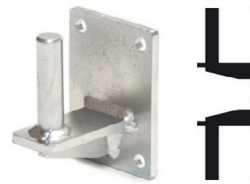

Programmer for Italsea
Item number D0003

Adapters

Base part hook 90°, INOX
Item number 337940

Hook for 20 mm profile
Item number 340248

Hook for 30 mm profile
Item number 340253

Hook for 40 mm profile
Item number 340257

Hook for 50 mm profile
Item number 340261

Adapters

Hook for 60 mm profile
Item number 340265

Electric height adjustment,
INOX
Item nr OPT0050-RVS

Electric locking module
for hook
Item number 338416

Hook K-Hartwall dolly
(DOS1617/1636, 90°)
Item number H0083

Hook for LKE platform-
wagon (type X)
Item number H0076

Adapters

Pen for drawbar Ø16
Item number H0064

Pen for drawbar Ø35
Item number H0144

Trailer coupling, pen Ø25
Item number H0062

Spring hitch, pen Ø16
Item number H0120