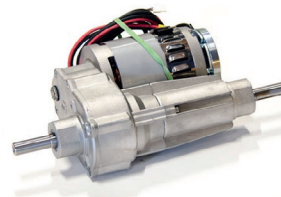

Options

Motor 530W / 170rpm
with break
Item number M2306