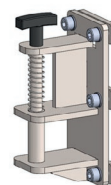

Hook for LKE platform-
wagon (type X)
Item number H0076

Adapters

Pen for drawbar Ø16
Item number H0064

Pen for drawbar Ø35
Item number H0144

Trailer coupling, pen Ø25
Item number H0062

Spring hitch, pen Ø16
Item number H0120

Pen for drawbar Ø15
Item number H0071

Adapters

Pen for drawbar Ø10
Item number H0072

Folding hook
for flower trolley
Item number OPT0099

Folding hook Ø16
Item number H0128-D16

Folding hook Ø20
Item number H0128-D20