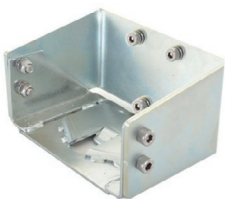

2022 v2

OPTIONS & PARTS

Movexx

T1000-Platform Inox

Standard parts

Motor 420W / 140rpm
with brake
Item number M1034

Italsea drive controller
in 24V / 36 bat,
in 35A / I_{max} 90A
Item number M1124

Battery Lithium green
(LiFePO₄) 25,6V / 36Ah
Item number OPT0106

Hook for 50 mm profile
Item number 340261

Adapters

Hook for 60 mm profile
Item number 340265

Electric height adjustment,
INOX
Item nr OPT0050-RVS

Electric locking module
for hook
Item number 338416

Hook K-Hartwall dolly
(DOS1617/1636, 90°)
Item number H0083