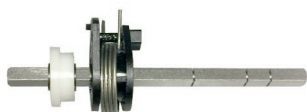

2022 v2

OPTIONS & PARTS

Movexx

T1000-Platform Inox

Standard parts

Motor 420W / 140rpm
with brake
Item number M1034

Italsea drive controller
in 24V / 36 bat,
in 35A / I_{max} 90A
Item number M1124

Battery Lithium green
(LiFePO₄) 25,6V / 36Ah
Item number OPT0106

Battery connector SB50
Item number M0105

Belly button BLACK
Item number M0121-3

Switch buttons (2x) green
Item number M0121-KNOP-GROEN

Switch tiller head
excl. buttons
Item number M0121-FLIPPER

Most common spareparts

Feather/shaft Throttle
Item number M0121-4

Switch FAST/SLOW
tiller head green
Item number M0121-SPEED-GROEN

Switch ON/OFF
tiller head green
Item number M0121-AANUIT-GROEN

Plain sleeve bearing
Ø8 / 12 x 6, 16 x 2 mm
Item number M4038

Spring system
2 springs / heavy
Item number 336261

Most common spareparts

Locking pin
M16 x 1,5 mm
Item number M0001

Italsea drive controller
in 24V / 36 bat,
in 35A / I_{max} 90A
Item number M1124-SP

Carbon brushes (set of 4)
for Motor 420W - 750W
Item number M1037