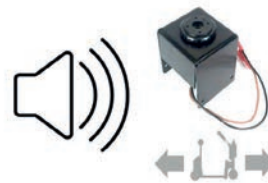

Options

Ignition key (unequal)
Item number 335854

Ignition key 701 (equal)
Item number 335855

Options

Horn 90dB
Item number OPT0057

Horn 103dB
Item number 335396

Emergency stop complete
Item number 335601

Extra plug to recharge
the battery
*for on-machine battery
charging*
Item number OPT0001

Diagnostic connector
Item number 335819

Options

Hour tracker
Item number 335394

Audio signal + Horn 90 dB
(while driving)
Item number 335449

Strobe light
(only while driving)
Item no. 335398

Antistatic strip
Item number OPT0058