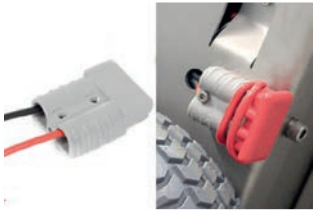

Options

Extra plug to recharge the battery
for on-machine battery charging
Item number OPT0001