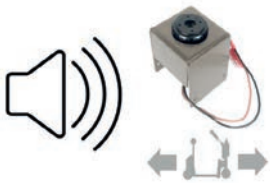

## Options

Extra plug to recharge the battery  
*for on-machine battery charging*  
**Item number OPT0001**

Diagnostic connector  
**Item number 335154**

Hour tracker  
**Item number 335394**

Audio signal + Horn 90 dB  
(while driving)  
**Item number 340755**