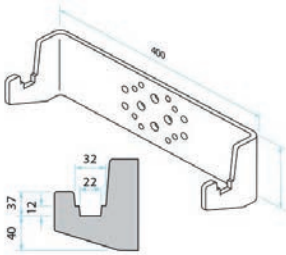

Innox Hook
20 - 30 mm
Item number 336485