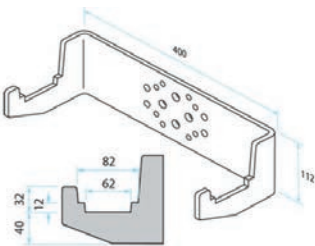

## Required equipment

INOX Suspended support wheels (2x),  
Gray Ø 80 mm  
**Item number 334933**

Innox Hook  
20 - 30 mm  
**Item number 336485**

Innox Hook  
5 - 40 - 50 mm  
**Item number 335865**

Innox Hook  
60 - 80 mm  
**Item number 335872**