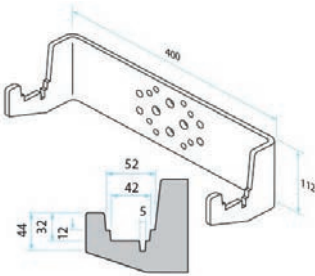

Innox Hook
5 - 40 - 50 mm
Item number 335865